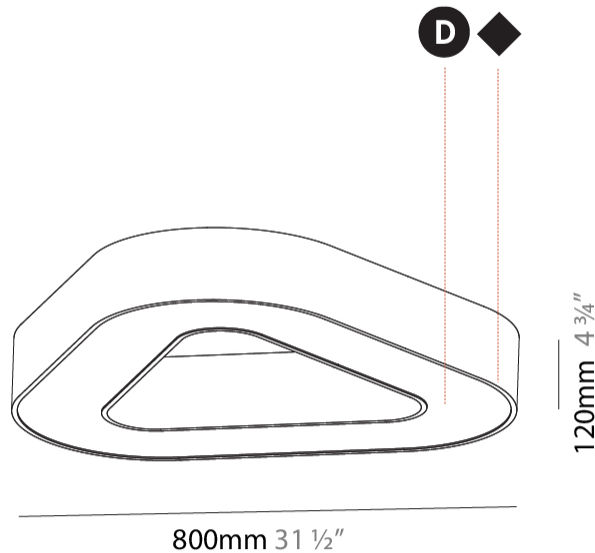

GENERAL

Series: Glorious
Subseries: Glorious Victory
Brand: Prolicht
Division: Architectural
Mounting Type: Surface
Mounting Location: Ceiling
Subcategory: Ambient

PHYSICAL

Shape: Abstract
Length (mm): 800
Length (in): 31 ½
Width (mm): 800
Width (in): 31 ½
Height (mm): 120
Height (in): 4 ¾
Light Distribution: Direct
Weight (kg): 7.67
Weight (lbs): 16.91
Diffuser: PMMA - Opal or Micro-Prism
Fixture Finish: SSR / BKV / CWI / CRY / HAB / LAG / UFT / ITA / RUA / RUR / MIC / FTG / MYG / TWT / LOD / PUS / FRO / FUP / KIA / POP / BLS / SPG / MEY / GOH / GUM / CHC / COM / ABZ / JAG / OBR / MOS / ROR
Fixture Material: Aluminum

ELECTRICAL

Lamp Type: LED (Zhaga Standard)
Input Wattage (W): 30
Total Output Wattage (W): 24 / 19.2 (3500K)
Dimming: Non-Dimming / Phase Dimming (120Vac only) / 0-10V Dimming
Driver Included: Yes
Driver Location: Integrated
Driver Type: Constant Current - 120 / 277Vac
Driver Class: Class 2
Input Voltage (V): 120 - 277
Constant Current (MA): 350 / 600 (3500K)

LED

Color Temperature (°K): 3000 / 3500 / 4000
Max. Delivered Lumen (lm): 2770 / 2862 / 2920
CRI: >80 CRI
Efficiency (%): 65
Lamp Life (hrs): 50000

OPTICAL

RATINGS AND CERTIFICATIONS

Certified By: Certified for North American Standards
IP rating: IP20